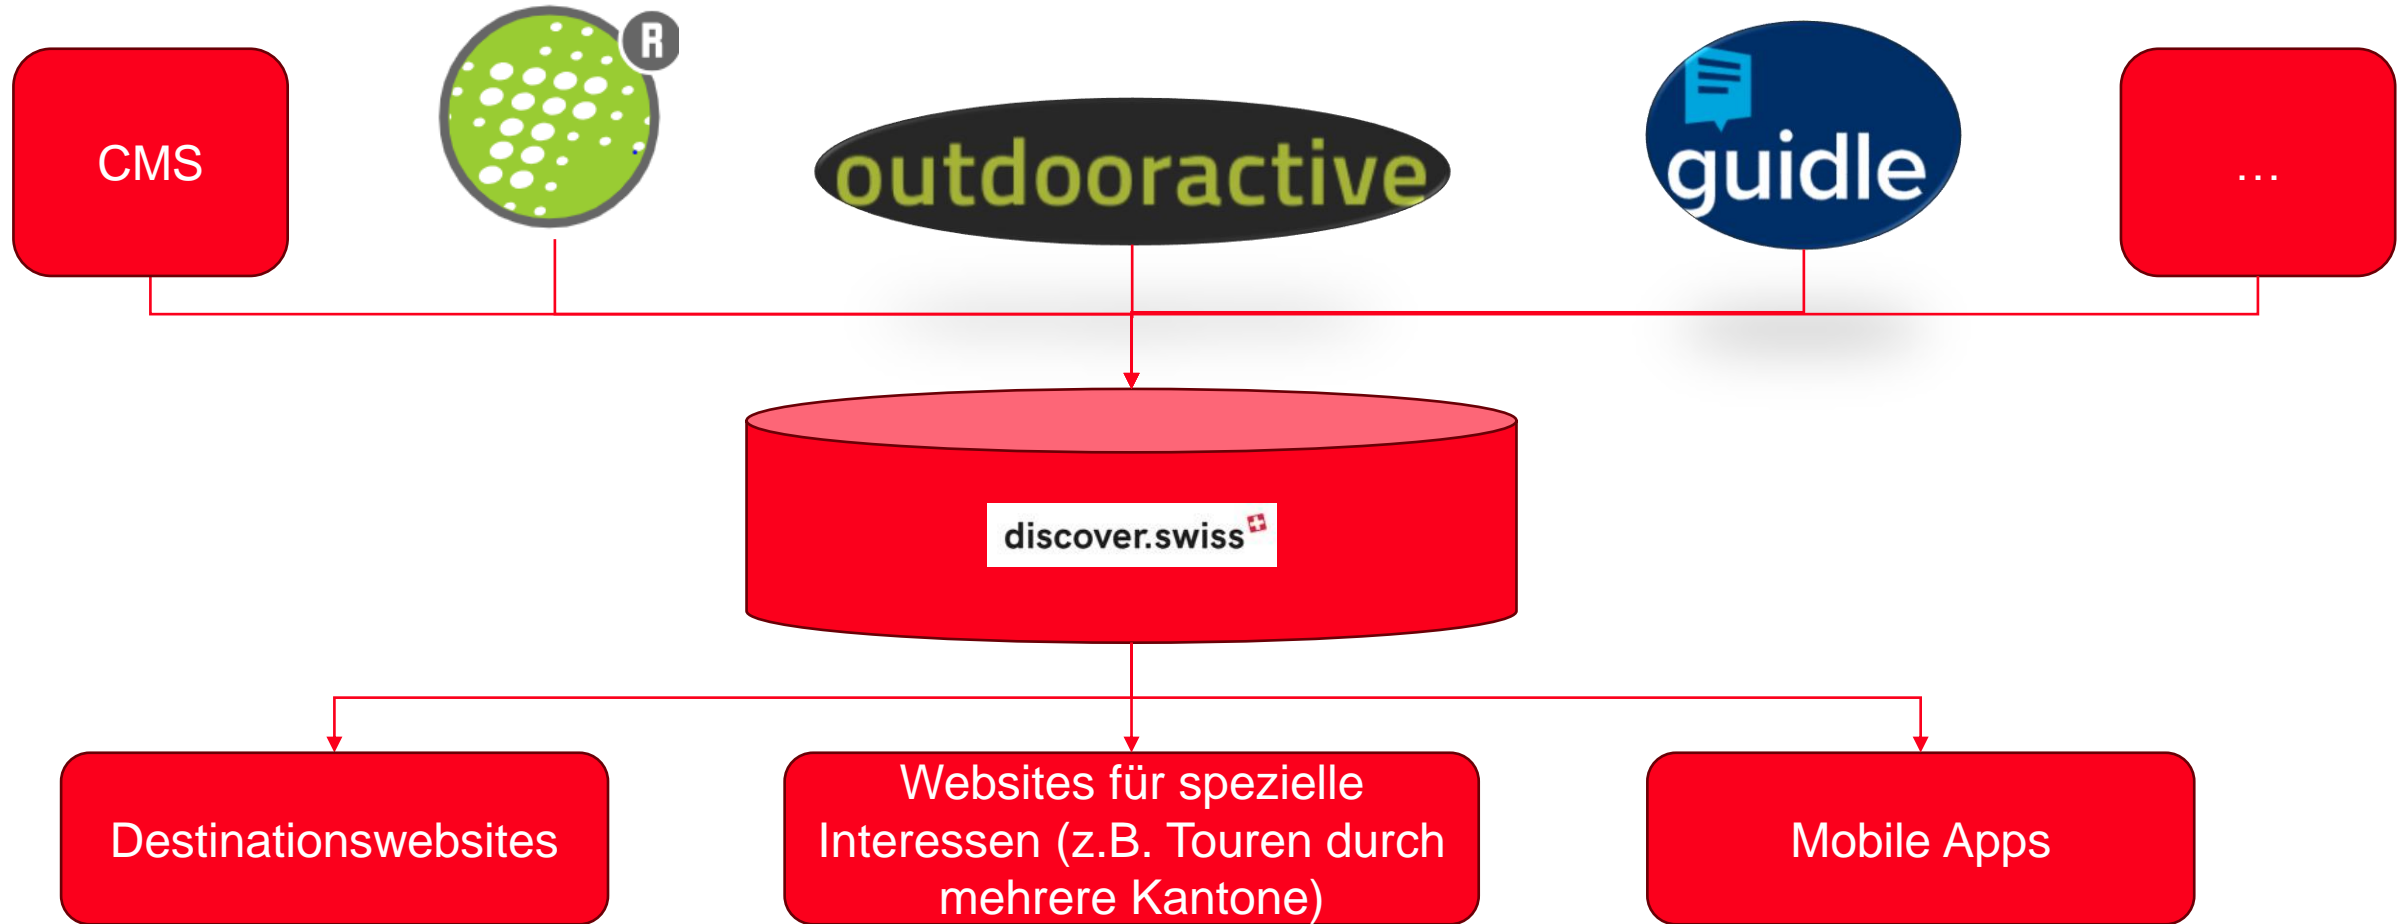

The screenshot shows the 'PARTNER PORTAL' interface for discover.swiss. On the left is a 'Menü' (Menu) with a 'Kategorie' (Category) section containing a 'Typ Tree' (Type Tree) and 'Doppelte Objekte' (Duplicate Objects). The main area displays 'Kombinierte Typen' (Combined Types) with a list of categories and their counts, such as 'Thing' (59898), 'Place' (4410), and 'LodgingBusiness' (4410). Below this is a search bar with the text 'Suchen Sie nach Namen, Beschreibungen, Kennungen oder Adressen' and a search button. The search results are displayed in a table with columns for 'Name', 'Typ', and 'Zusätzlicher ...'. The table lists various accommodation types like 'Adina Apartment Hotel Geneva', 'Adler Adelboden', and 'Adler Boutique Hotel & Pub'.

Get in touch:

- File «Kategorienbaum»
- Infocenter discover.swiss mit Search, Filter, Kategorisierung, Klassifizierung = Basisfee CHF 49.-/Monat

# Open Data

# Open Data: Beispiel Hotels @AccommoDataHub